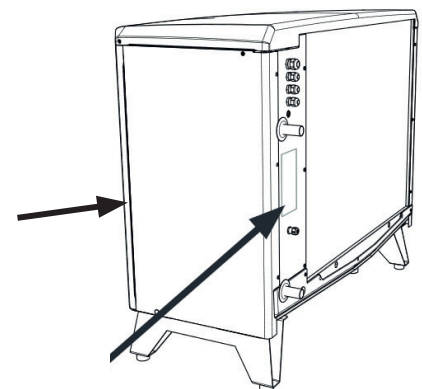

Product Serial Number Guide

Here are a few tips on where to find your CTC product's serial number and what it means:

Example of data plate

- Two data plates are mounted to the product, one large and one small.
- Example of a product serial number: **7312-1712-0719**.
The first four digits indicate the type of product, the second four indicate the manufacture year and week. In this example: CTC EcoAir 510M, 2017 week 12. The last four digits indicate the sequential number.

CTC GSi 12 (serial number begins with 7310-)

CTC EcoZentih i350 L/H (serial number begins with 7208-)

- The serial number plate is located behind the display. Carefully lift up the display from the right-hand side. In some cases, the serial number plate may be located on top, underneath the cover.
- The data plate with the product's serial number is located behind the front panel by the electrical cabling.

CTC EcoZenith i250 L/H (serial number begins with 7208-)

CTC EcoHeat 400 (serial number begins with 7310-)

- The serial number plate is located behind the display. Carefully lift up the display from the right-hand side. In some cases, the serial number plate may be located on top, underneath the cover.
- The data plate with the product's serial number is located behind the front panel, on the inside of the right-hand side panel. Pull the cover forwards and lift, loosen the 2 screws on the top and open the front with care.