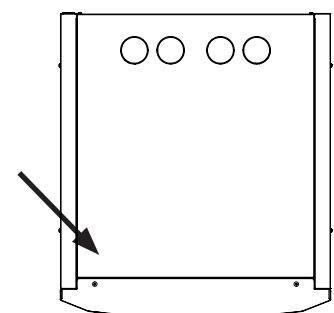

CTC EcoPart