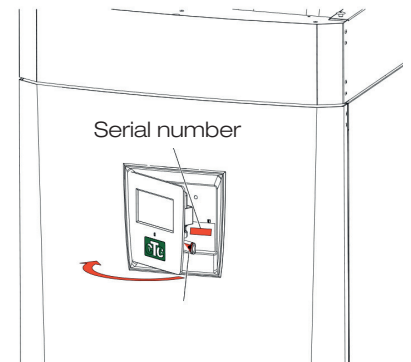

Product Serial Number Guide

Here are a few tips on where to find your CTC product's serial number and what it means:

Example of data plate

- Two data plates are mounted to the product, one large and one small.
- Example of a product serial number: **7312-1712-0719**.
The first four digits indicate the type of product, the second four indicate the manufacture year and week. In this example: CTC EcoAir 510M, 2017 week 12. The last four digits indicate the sequential number.

CTC GSi 12 (serial number begins with 7310-)

CTC EcoZentih i350 L/H (serial number begins with 7208-)

- The serial number plate is located behind the display. Carefully lift up the display from the right-hand side. In some cases, the serial number plate may be located on top, underneath the cover.
- The data plate with the product's serial number is located behind the front panel by the electrical cabling.

CTC EcoZenith i250 L/H (serial number begins with 7208-)

CTC EcoHeat 400 (serial number begins with 7310-)

- The serial number plate is located behind the display. Carefully lift up the display from the right-hand side. In some cases, the serial number plate may be located on top, underneath the cover.
- The data plate with the product's serial number is located behind the front panel, on the inside of the right-hand side panel. Pull the cover forwards and lift, loosen the 2 screws on the top and open the front with care.

CTC EcoAir

CTC EcoAir 406 – 410 and CTC EcoAir 510M

(serial numbers begin with 7312-)

CTC EcoAir 415 – 420 and CTC EcoAir 520M

(serial numbers begin with 7311-)

- The serial number plate is located at the rear by the pipes.
- The data plate with the product's serial number is located inside the plastic front panel. Loosen the 2 screws at the sides of the upper panel and remove the front panel.