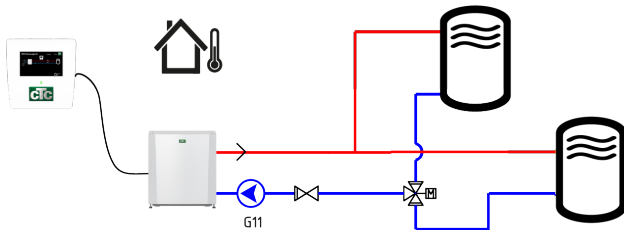

CTC EcoLogic S enables a heat pump to be installed together with a hot water storage

tank or with our older indoor modules, such as CTC EcoEI.

CTC EcoLogic S can also be used when installing a heat pump together with products with 3-way valves for hot water production, such as exhaust air heat pumps.

CTC EcoLogic S is equipped with a 4.3 inch touchscreen with clear symbols and twelve language options. It is possible to mirror the display on your home network and you can also control your product remotely with the MyUplink app. The control comes with wall mount, manual and 5 m or 15 m connection cable.

Examples of installation

- towards an existing heating system

- towards older indoor modules e.g. CTC EcoEI

- towards a system with diverting valve for hot water production e.g. exhaust air heat pumps

Delivery includes EA:

Control unit with wall bracket, 15 m communication cable and manual.

Compatible heat pumps:

CTC EcoAir
from: 7311/7312-2101-0030

Delivery includes EP:

Control unit with wall bracket, 5 m communication cable, outdoor sensor and manual.