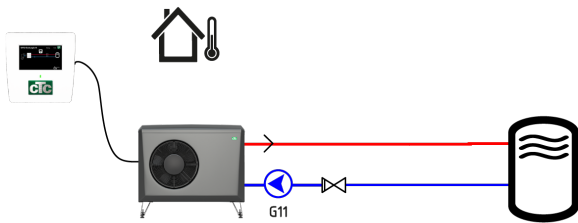

CTC EcoLogic S EA/EP

CTC EcoLogic S is a simpler type of heat pump control and is available in two designs. One developed for the CTC EcoAir air-to-water heat pumps and one for the CTC EcoPart geothermal heat pumps.

CTC EcoLogic S enables a heat pump to be installed together with a hot water storage

tank or with our older indoor modules, such as CTC EcoEI.

CTC EcoLogic S can also be used when installing a heat pump together with products with 3-way valves for hot water production, such as exhaust air heat pumps.

CTC EcoLogic S is equipped with a 4.3 inch touchscreen with clear symbols and twelve language options. It is possible to mirror the display on your home network and you can also control your product remotely with the MyUplink app. The control comes with wall mount, manual and 5 m or 15 m connection cable.

Examples of installation

- towards an existing heating system