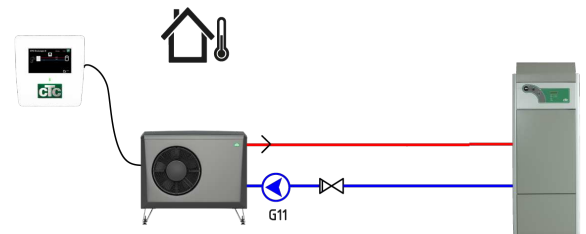

- towards older indoor modules e.g. CTC EcoEI